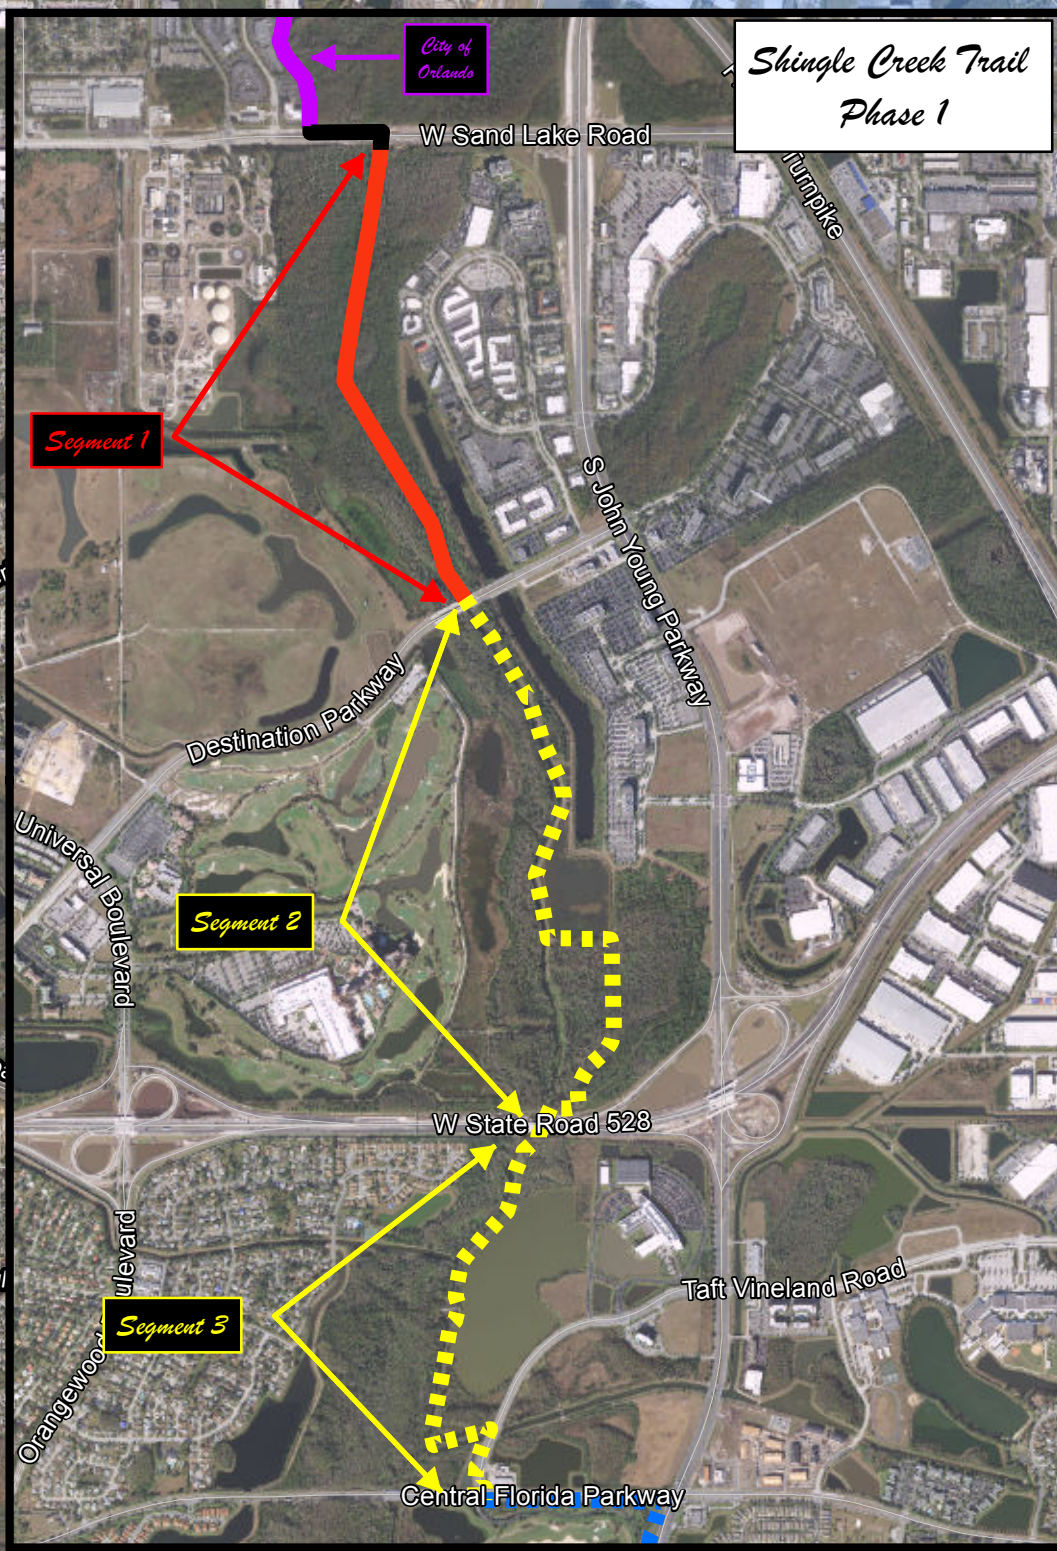

Shingle Creek Trail (Orange County)

Trail By Orange County

- █ Phase 1 Segment 1
- █ Phase 1 Segment 2 and 3
- █ Phase 2
- █ Phase 3

Trail By Others

- █ Shingle Creek (Kissimmee)
- █ Shingle Creek (Orlando)
- █ FDOT

- Major Streets
- County Boundary
- City of Orlando

Facts and Figures

PHASE	MILES	FROM	TO
1, Segment 1	1	Sand Lake Road	Destination Parkway
1, Segment 2	1.15	Destination Parkway	SR 528
1, Segment 3	0.98	SR 528	Taft Vineland Road
2	2.74	Taft Vineland Road	Town Loop Boulevard
3	2.03	Town Loop Boulevard	Osceola County Line

ORANGE COUNTY
OSCEOLA COUNTY