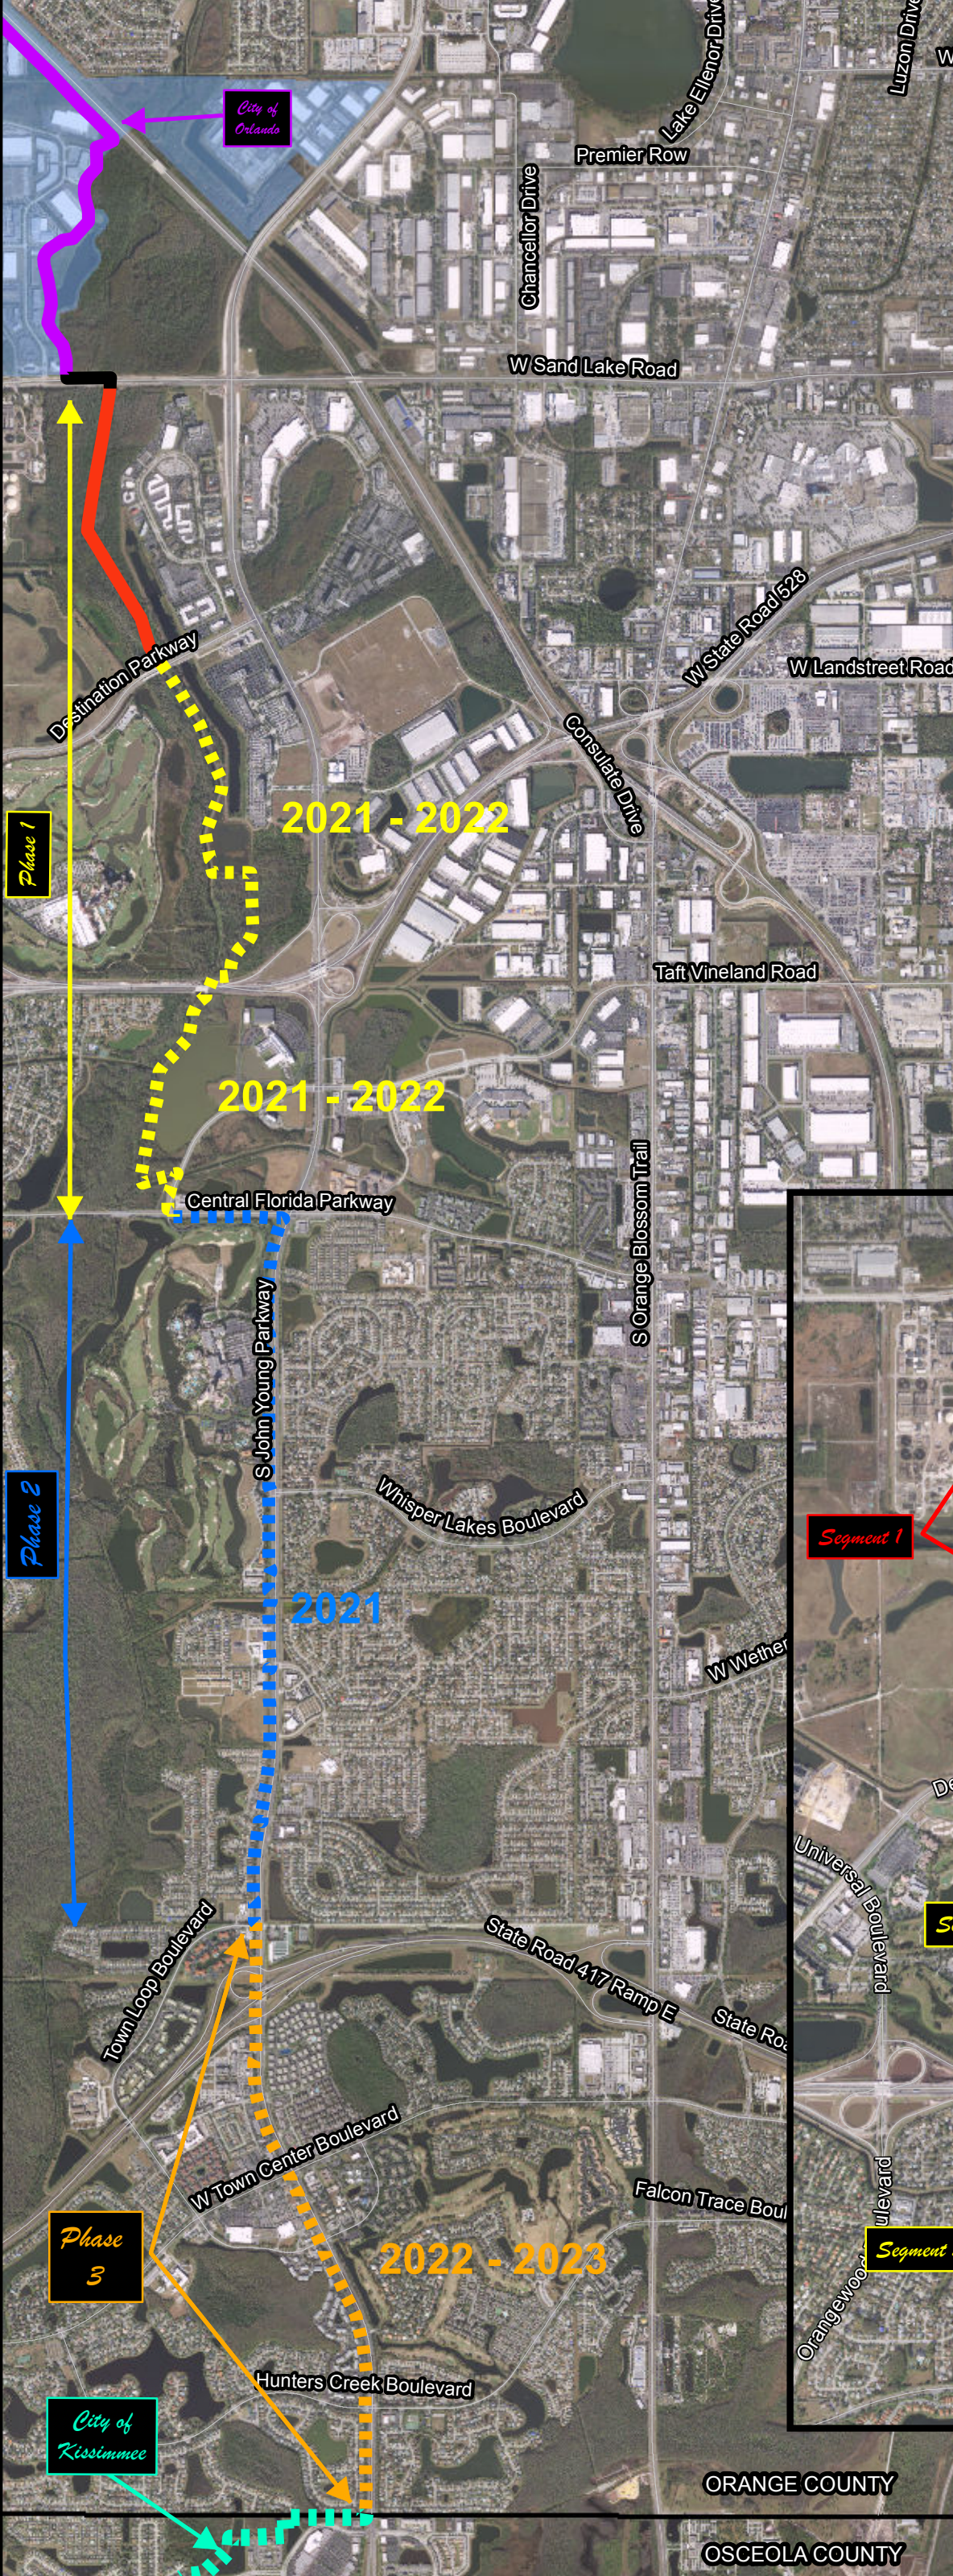

Shingle Creek Trail (Orange County)

Trail By Orange County

- █ Phase 1 Segment 1
- █ Phase 1 Segment 2 and 3
- █ Phase 2
- █ Phase 3

Trail By Others

- █ Shingle Creek (Kissimmee)
- █ Shingle Creek (Orlando)
- █ FDOT

- Major Streets
- County Boundary
- City of Orlando

Facts and Figures

PHASE	MILES	FROM	TO
1, Segment 1	1	Sand Lake Road	Destination Parkway
1, Segment 2	1.15	Destination Parkway	SR 528
1, Segment 3	0.98	SR 528	Taft Vineland Road
2	2.74	Taft Vineland Road	Town Loop Boulevard
3	2.03	Town Loop Boulevard	Osceola County Line

ORANGE COUNTY
OSCEOLA COUNTY